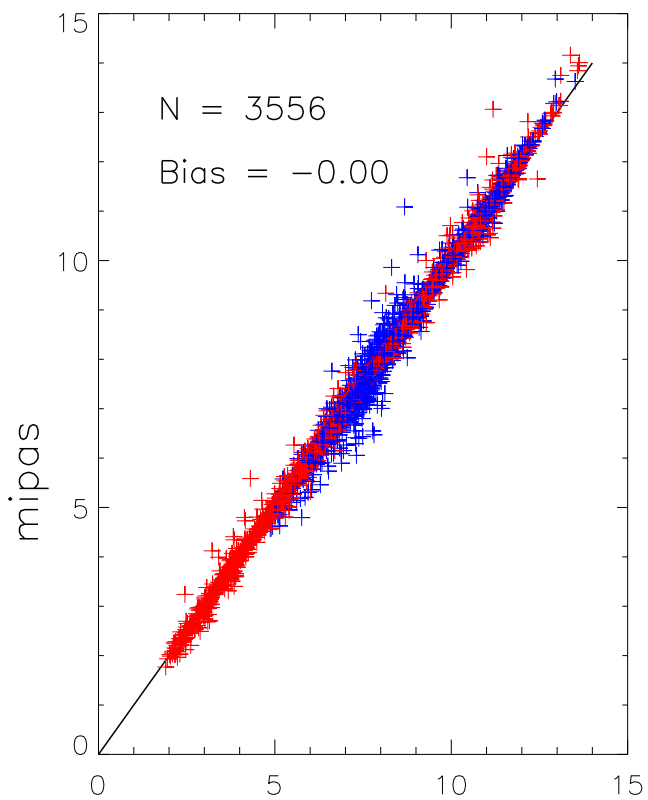

Mipas validation: ozone, 850K, Sep02, 4ac01

Red: north, Blue: south

Mipas validation: ozone, 850K, Sep02, 4ac01

sage_III
haloe
mipas
gome