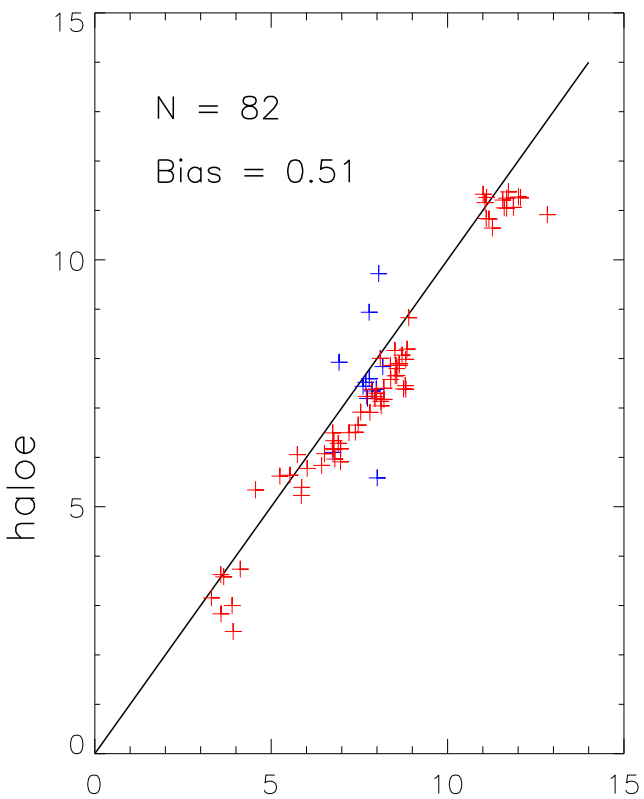

Mipas validation: ozone, 850K, Sep02, 4ac01

Red: north, Blue: south

Mipas validation: ozone, 850K, Sep02, 4ac01

sage_III
haloe
mipas
gome