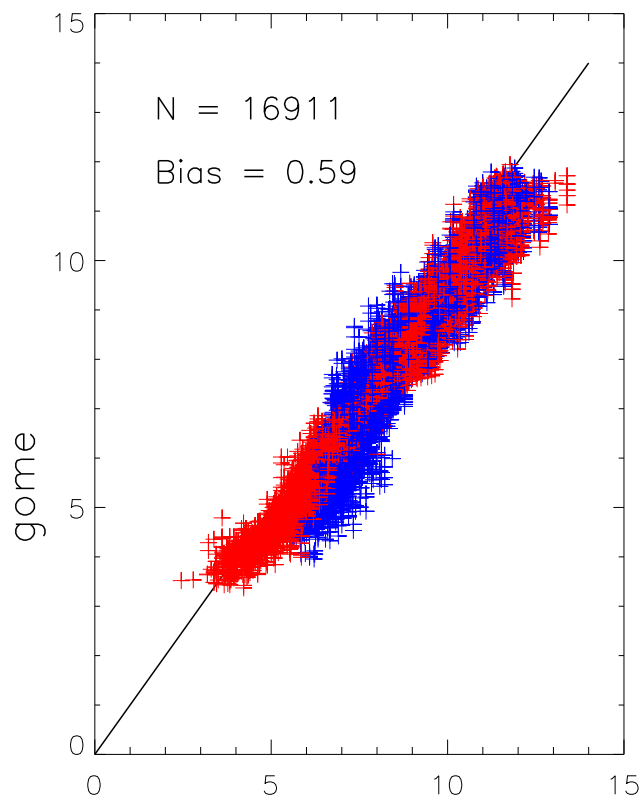

Mipas validation: ozone, 850K, Sep02, 4ac01

Red: north, Blue: south

Mipas validation: ozone, 850K, Sep02, 4ac01

sage_III
haloe
mipas
gome