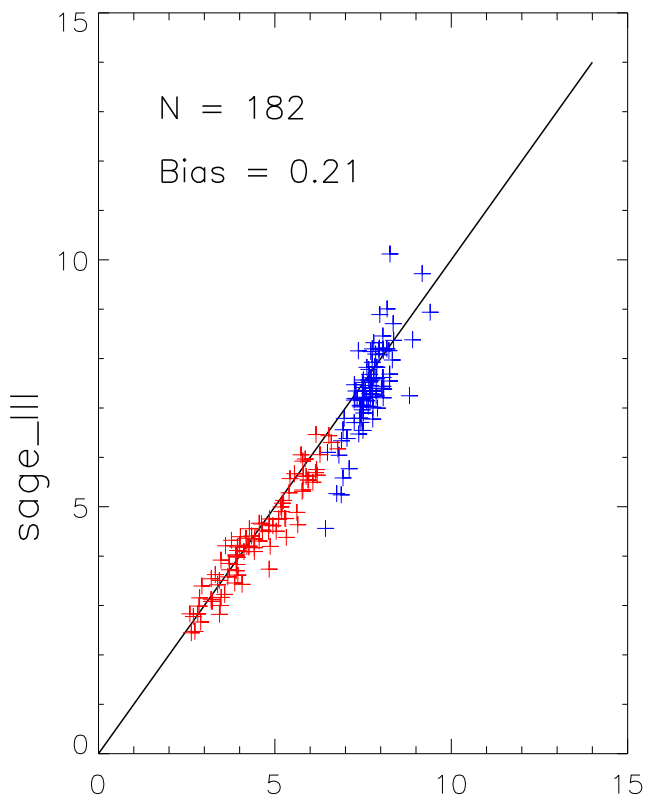

Mipas validation: ozone, 850K, Sep02, 4ac01

Red: north, Blue: south

Mipas validation: ozone, 850K, Sep02, 4ac01

sage_III
haloe
mipas
gome