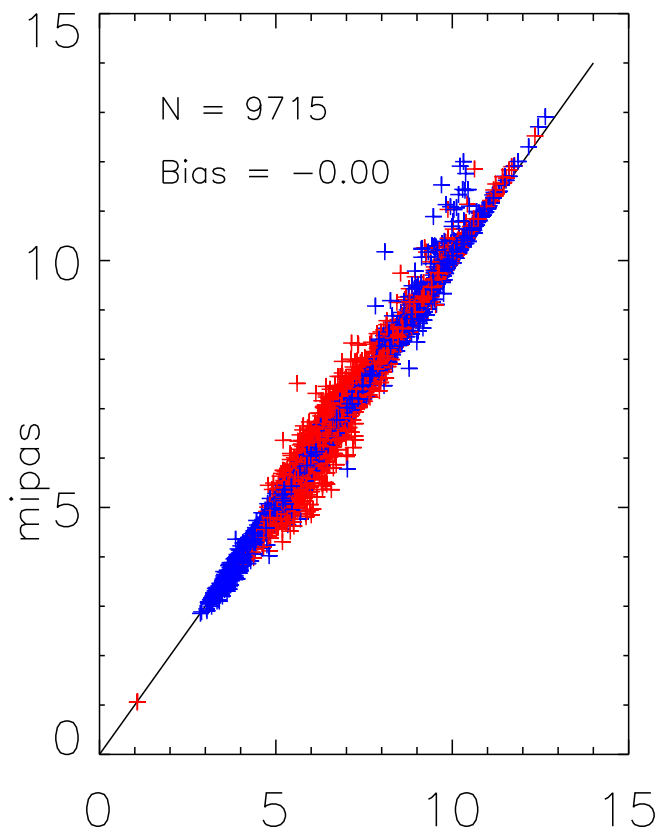

Mipas validation: ozone, 850K, Feb03, 4ac01

Red: north, Blue: south

sage\_III  
haloe  
mipas