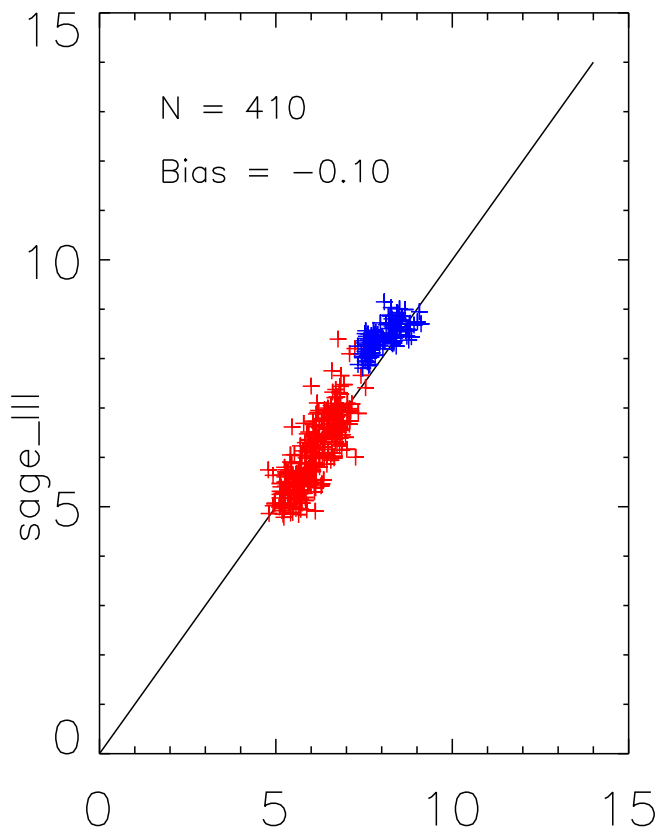

Mipas validation: ozone, 850K, Feb03, 4ac01

Red: north, Blue: south

sage\_III  
haloe  
mipas