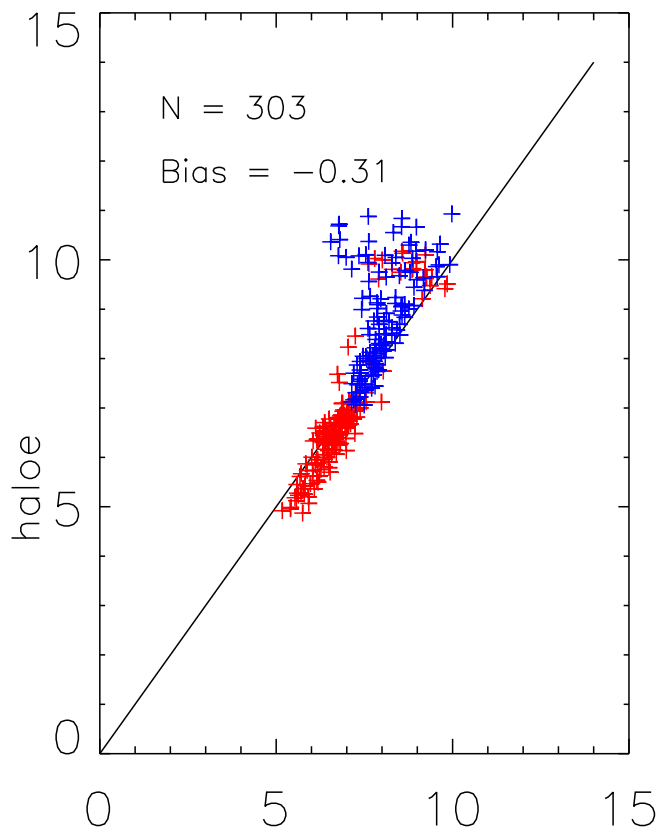

Mipas validation: ozone, 850K, Feb03, 4ac01

Red: north, Blue: south

sage\_III  
haloe  
mipas