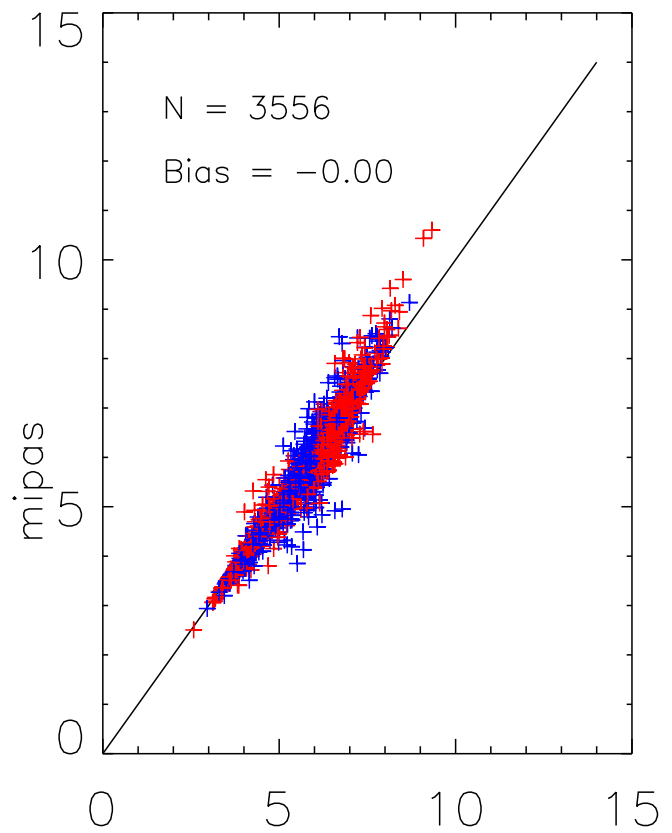

Mipas validation: water vapour, 850K, Sep02, 4ac01
Red: north, Blue: south

haloe
mipas