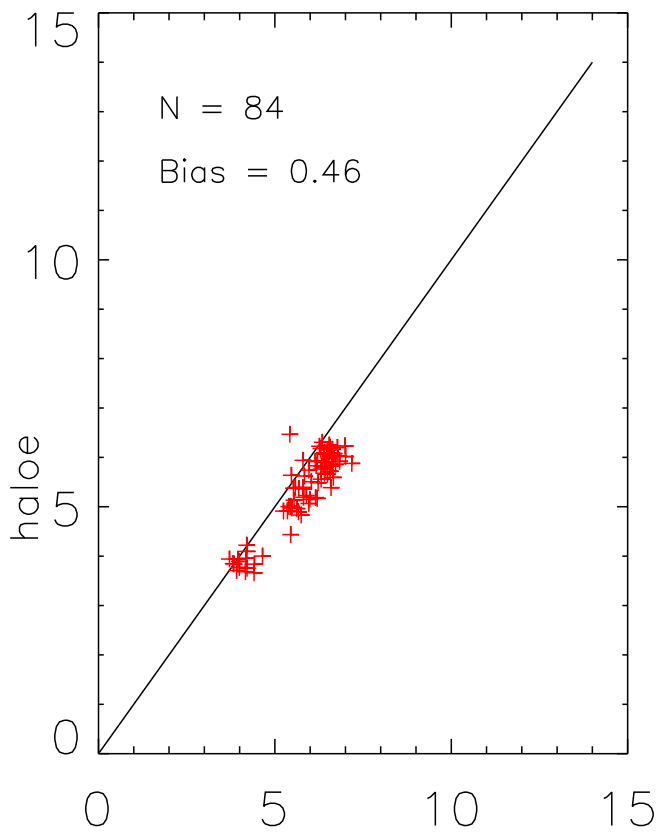

Mipas validation: water vapour, 850K, Sep02, 4ac01
Red: north, Blue: south

haloe
mipas