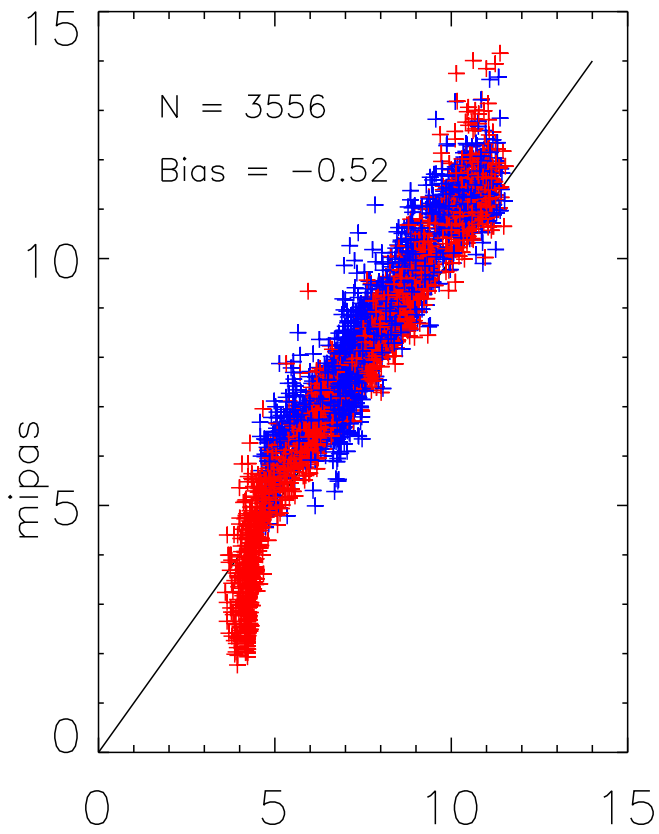

Gome validation: ozone, 850K, Sep02, 4ac01

Red: north, Blue: south

sage_III
haloe
mipas
gome