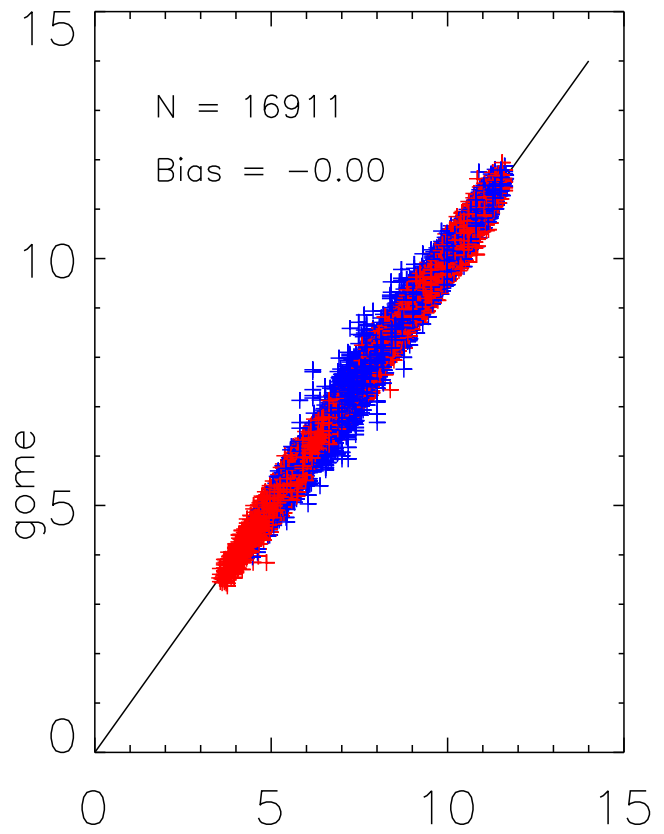

Gome validation: ozone, 850K, Sep02, 4ac01

Red: north, Blue: south

sage_III
haloe
mipas
gome