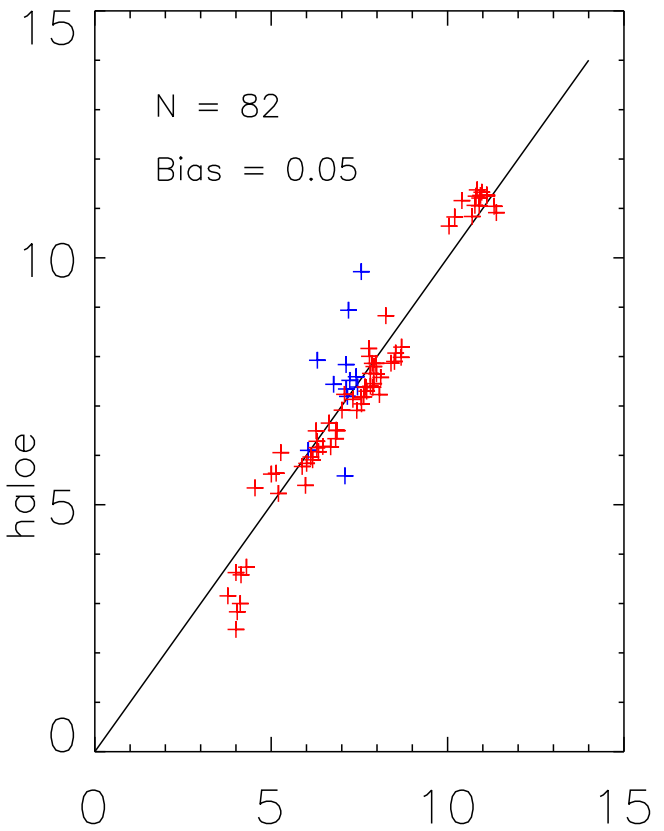

Gome validation: ozone, 850K, Sep02, 4ac01

Red: north, Blue: south

sage_III
haloe
mipas
gome