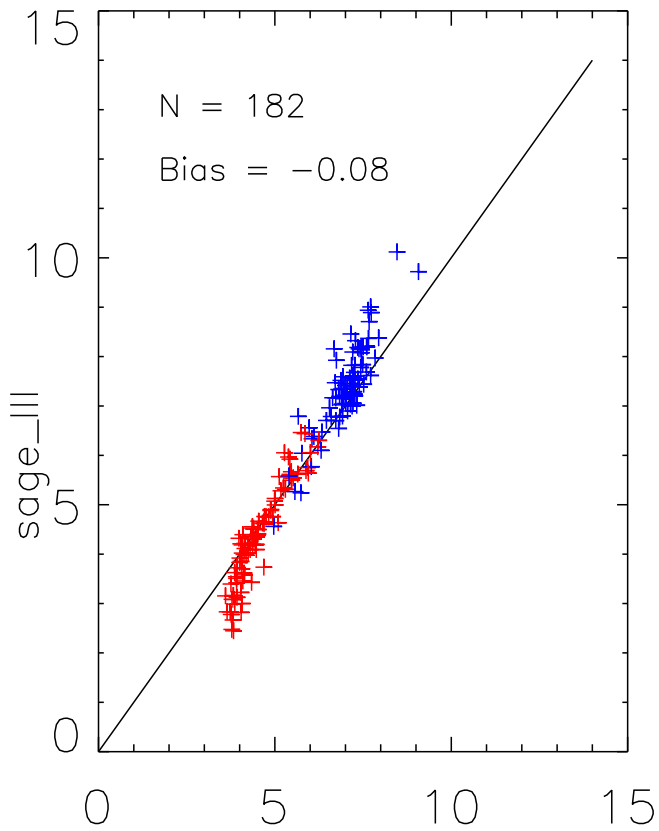

Gome validation: ozone, 850K, Sep02, 4ac01

Red: north, Blue: south

sage_III
haloe
mipas
gome