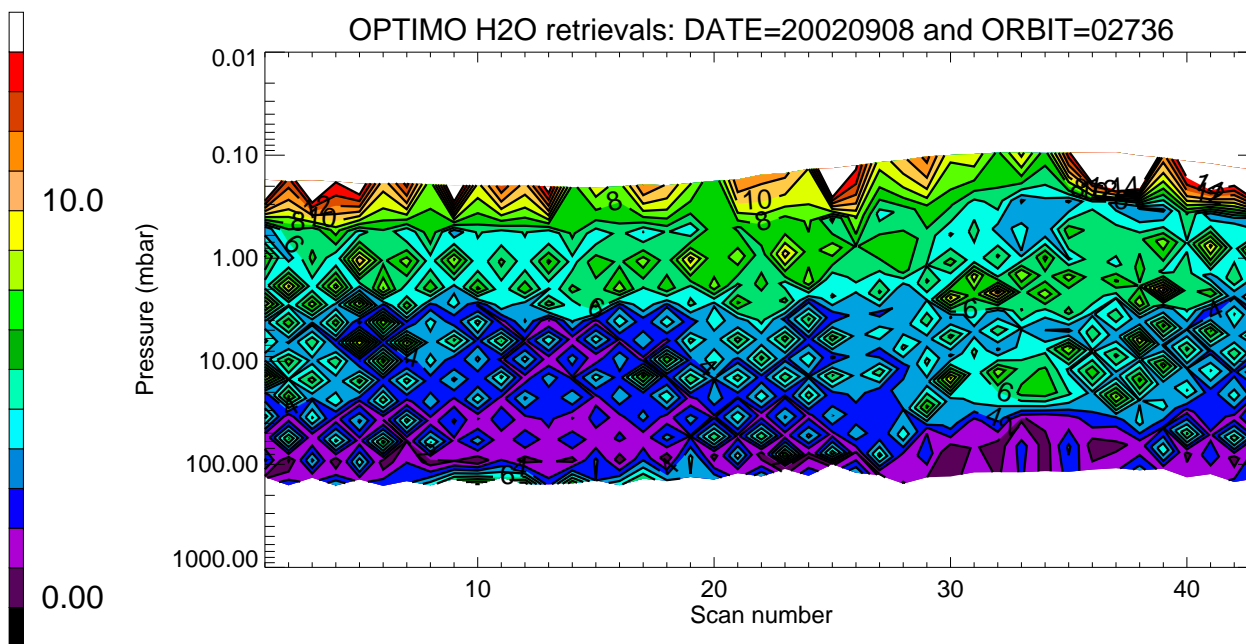

OPTIMO temperature retrievals: DATE=20020908 and ORBIT=02736

OPTIMO H2O retrievals: DATE=20020908 and ORBIT=02736

OPTIMO O3 retrievals: DATE=20020908 and ORBIT=02736