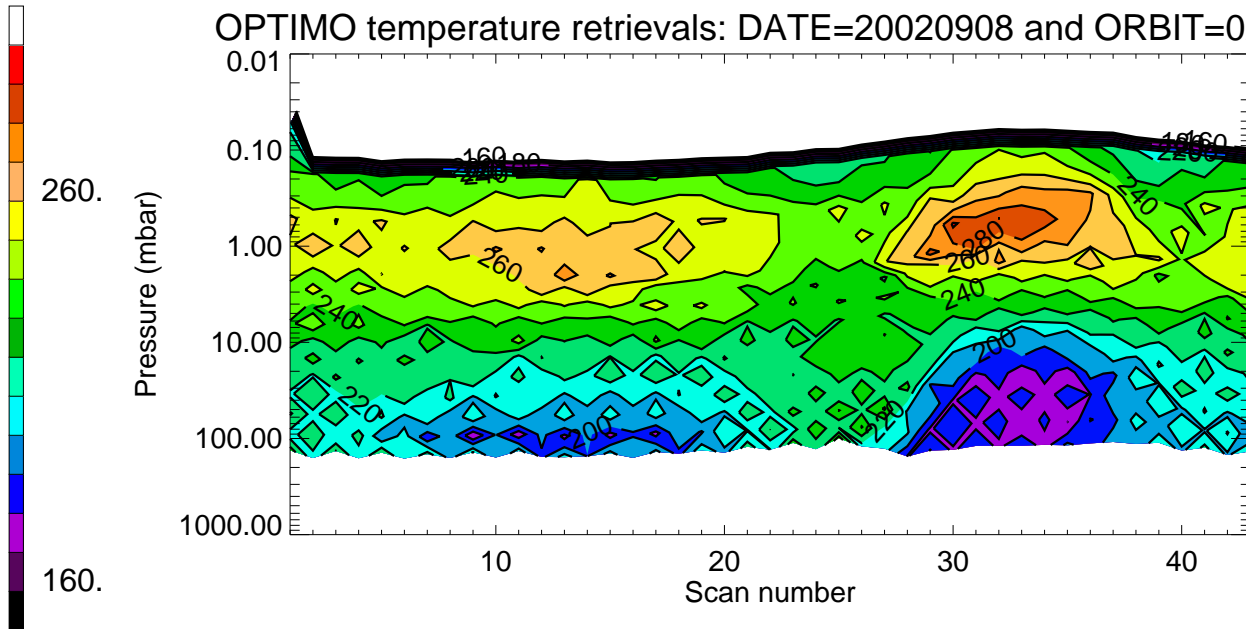

OPTIMO temperature retrievals: DATE=20020908 and ORBIT=02736

OPTIMO H2O retrievals: DATE=20020908 and ORBIT=02736

OPTIMO O3 retrievals: DATE=20020908 and ORBIT=02736